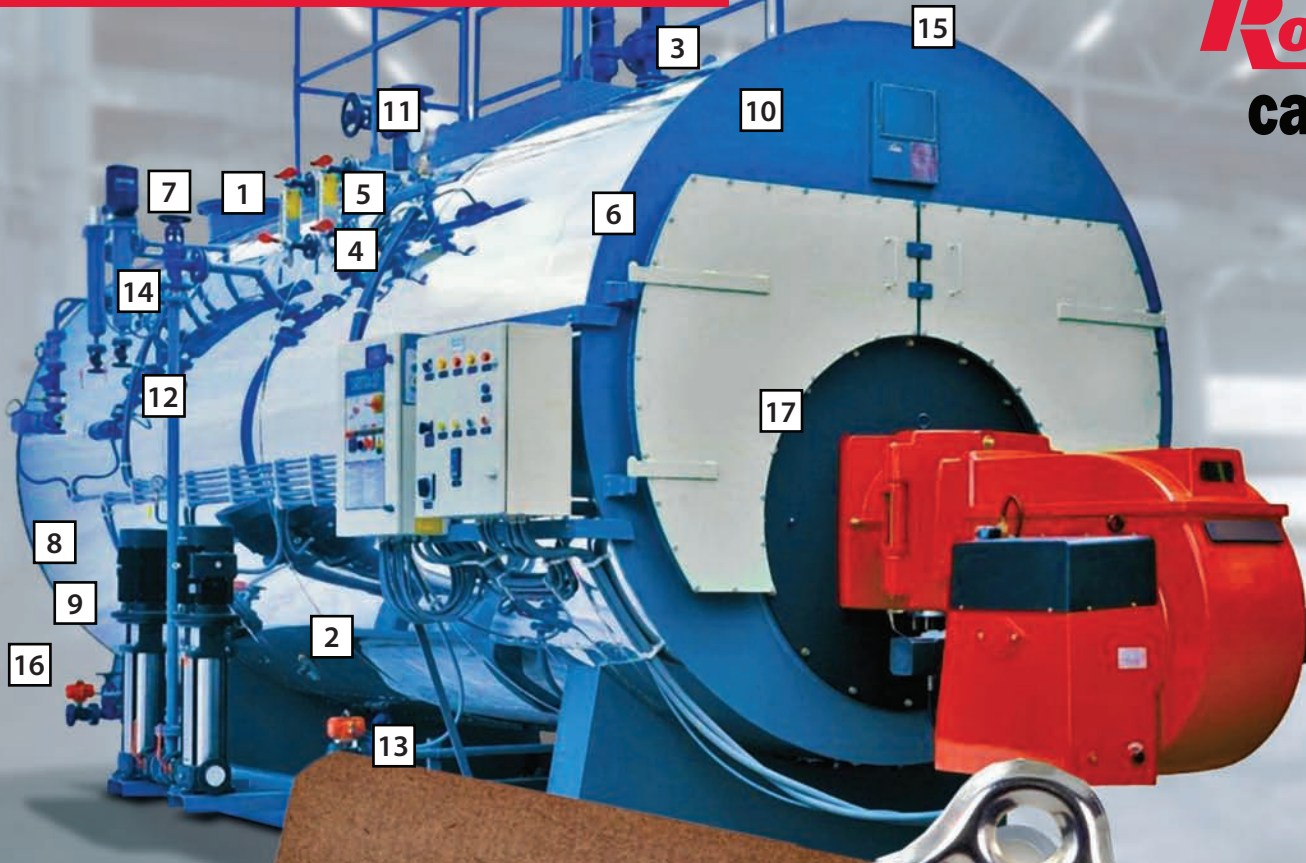

BOILER

SOLUTIONS

OEM, Maintenance & Replacement Parts

Feeling the pressure
of finding parts?
Let off some steam...

Robco INC
can help!

1. Order from Robco Inc.

1	Spiral Wound Gaskets	11	Prodimax Removable Covers
2	Topog-E Gaskets	12	InsulationTape
3	4430 Series Gaskets	13	Jointex Gasketing Tape
4	Reflex Gauge Glass Washers	14	Anti-Seize Lubricant
5	Gauge Glass	15	Cleaver Brooks Kits
6	Fiberglass Rope	16	Mechanical Seals
7	Compression Packing	17	Millboard Gaskets
8	Ceramic Wool		
9	Treo Biosoluble Wool		
10	Insulation Board